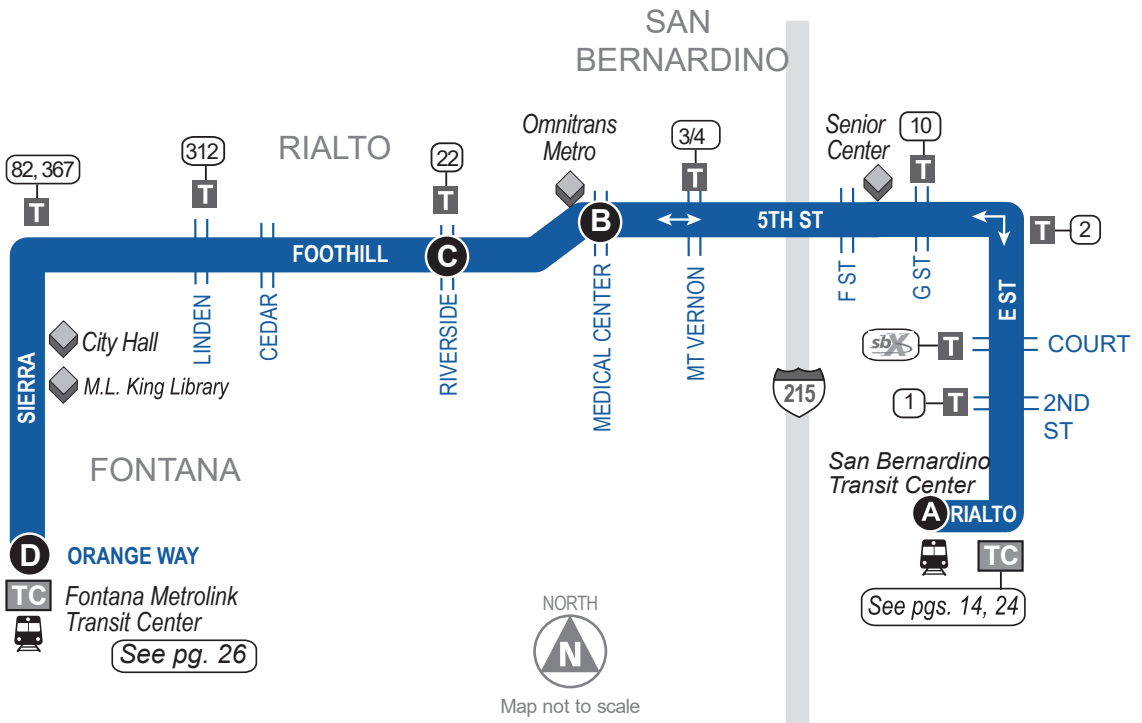

14

FONTANA - FOOHILL - SAN BERNARDINO

Bus Route
 Timepoint - Look for the matching symbol in the timetable section.
 Metrolink Station
 Point of Interest
 Transfer Point
 Transit/Transfer Center
 Tripper Service
 Park-and-Ride
 Medical Center
 Connection Route(s)

FREQUENCY		
M-F	SAT	SUN
15	20	20

This Route connects with Arrow, Metrolink, and sbX!
¡Esta ruta se conecta con Arrow Rail, Metrolink, y sbX!

Traveling to Downtown San Bernardino?

Routes 1, 2, 3, 4, 6, 8, 10, 14, 15, 215, 290, 305, and sbX Green Line get you there!