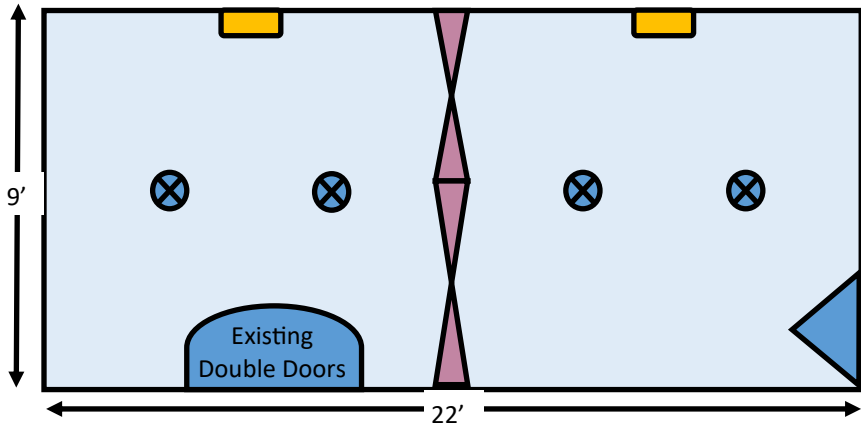

Rialto Branch Library—Study Room Project

Proposed Layout

⊗ Floor Power and Data w/HDMI connectivity (which will connect PCs/Laptops to flat screens)

▭ Wall Power and HDMI connectivity —48' off ground

⌞ "Accordion" style room dividers